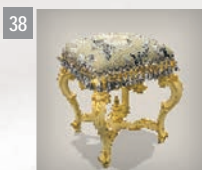

Q405
Hand painted mirror
(lamp not included)
132x7x215 h cm