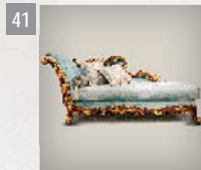

U26
Planter
45x45x90 h cm