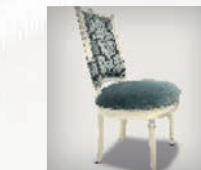

S341
Chair
60x61x104 h cm

V4
Curio cabinet
57x35x150 h cm

T404.04
Round table,
marble top
88Dx65 h cm

U26
Planter
45x45x90 h cm

G407
"Luigi XV" Chest
marble top
200x65x109 h cm

F402
Inlaid table, glass top
220x100x78 h cm