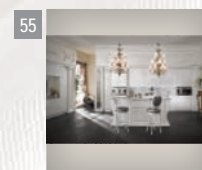

Counter Island
*Inquiry about feasibility
and quotation*