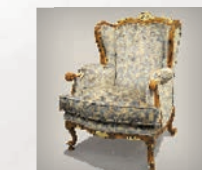

S198.01
Ottoman
50x50x60 h cm