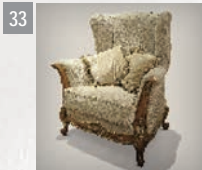

F401
Inlaid table,
glass top
90x90x77 h cm

C4.02
Sideboard,
marble top
179x51x92 h cm

P218
Bergère
102x80x110 h cm

Shaped Wooden Grid
*Inquiry about feasibility
and quotation*

N223
"Luigi XV" marble top
Console
160x45x97 h cm