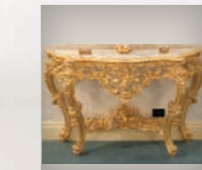

F401
Inlaid table,
glass top
90x90x77 h cm

C4.02
Sideboard,
marble top
179x51x92 h cm

P218
Bergère
102x80x110 h cm

Shaped Wooden Grid
*Inquiry about feasibility
and quotation*

N223
"Luigi XV" marble top
Console
160x45x97 h cm