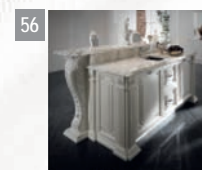

S198.01
Ottoman
50x50x60 h cm

G407.01
"Luigi XV" Vanity
marble Top
220x65x80 h cm

P279
Armchair
with carvings
69x64x113 h cm

N222.01
Console, marble top
160x50x94 h cm

Counter Island
*Inquiry about feasibility
and quotation*