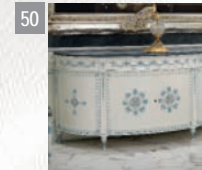

F401
Inlaid table,
glass top
90x90x77 h cm

C4.02
Sideboard,
marble top
179x51x92 h cm

P218
Bergère
102x80x110 h cm

Shaped Wooden Grid
*Inquiry about feasibility
and quotation*

N223
"Luigi XV" marble top
Console
160x45x97 h cm