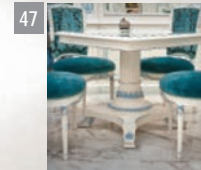

F401
Inlaid table,
glass top
90x90x77 h cm

C4.02
Sideboard,
marble top
179x51x92 h cm

P218
Bergère
102x80x110 h cm

Shaped Wooden Grid
*Inquiry about feasibility
and quotation*

N223
"Luigi XV" marble top
Console
160x45x97 h cm