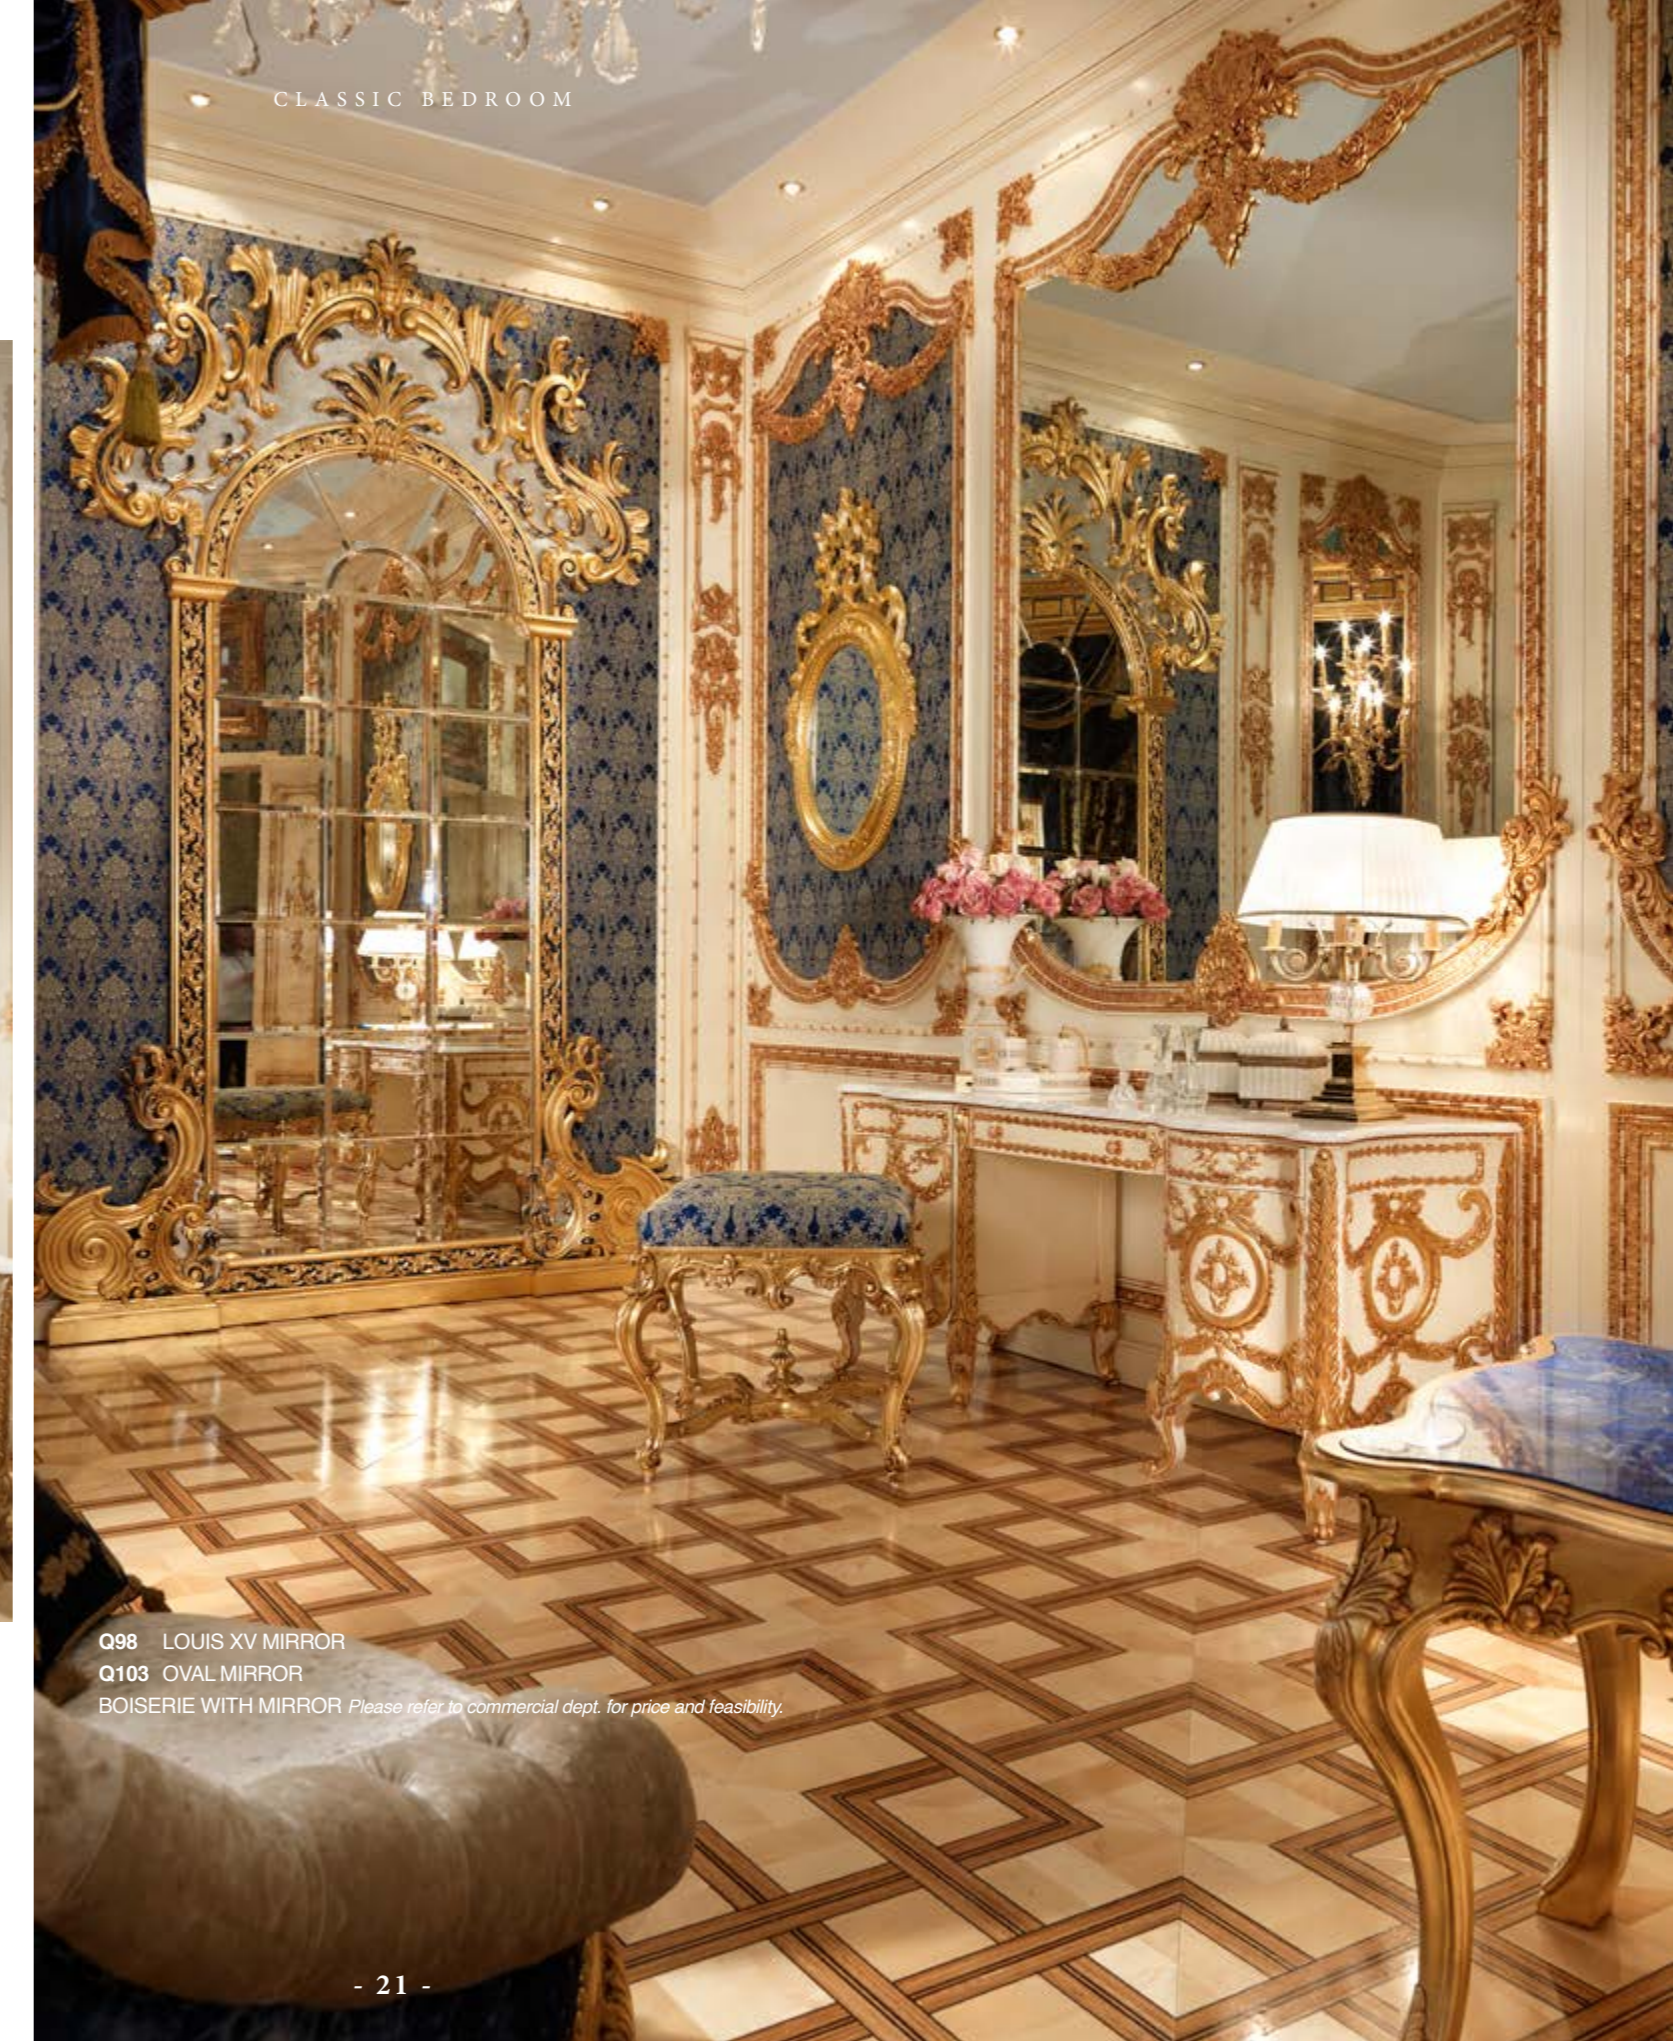

Q98 LOUIS XV MIRROR
Q103 OVAL MIRROR
BOISERIE WITH MIRROR *Please refer to commercial dept. for price and feasibility.*