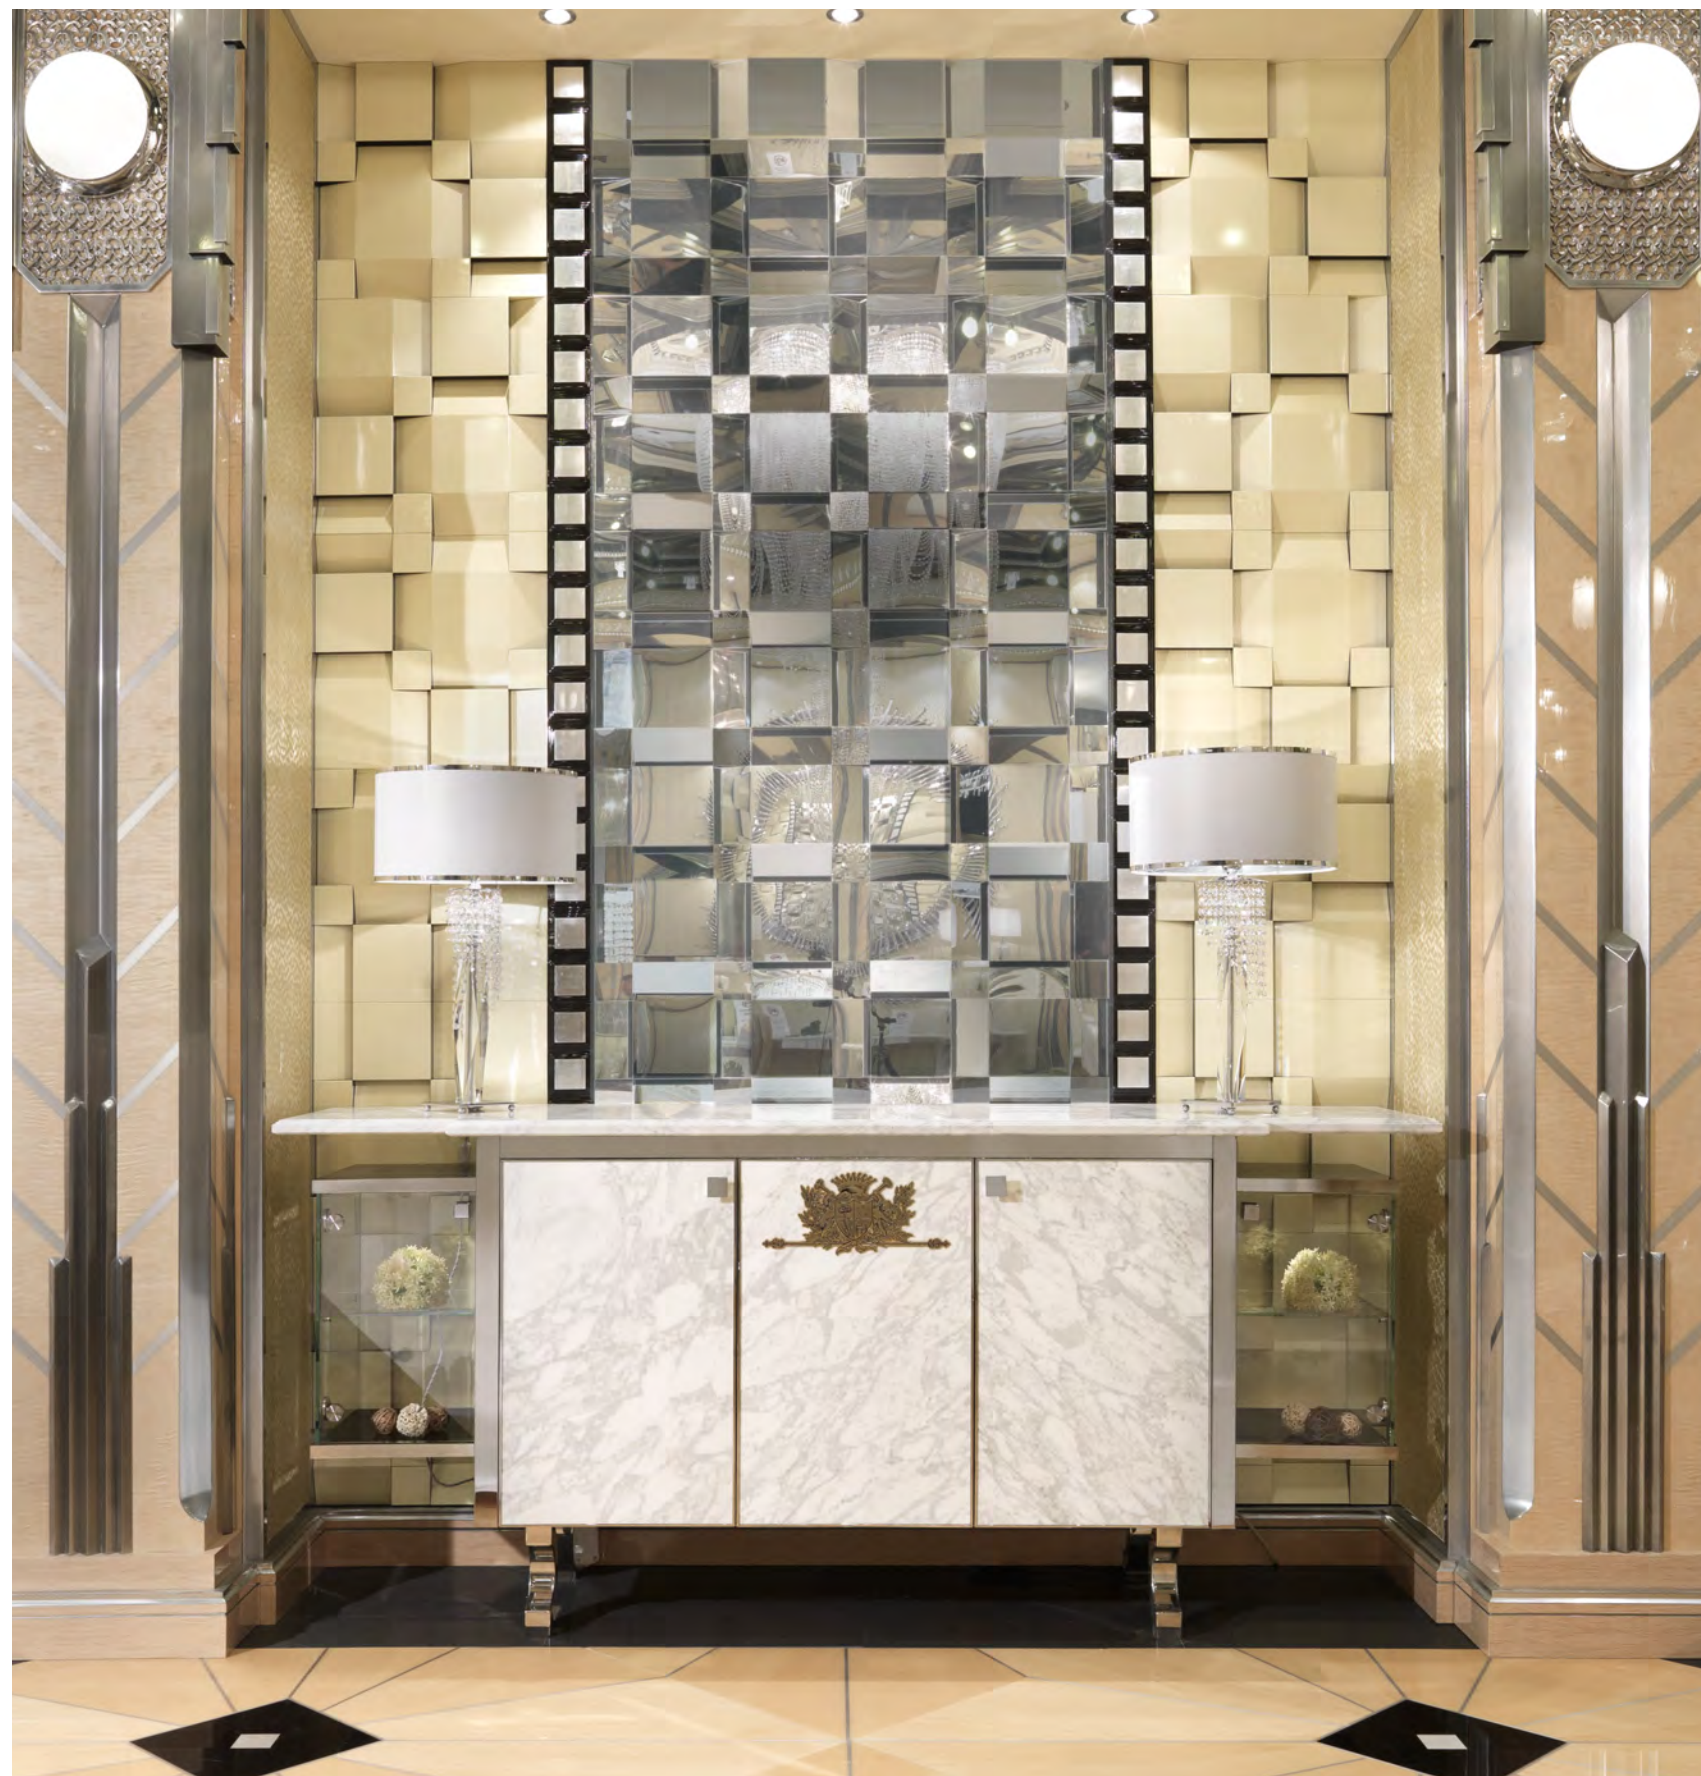

C539 SIDEBOARD MARBLE TOP
w 220 x 60 x h 98 cm.