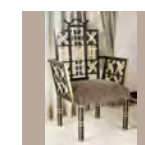

P458 - PAG. 27 -
ARMCHAIR
w 81 x d 83 x h 128 cm.

P431 - PAG. 35 -
JAPANESE ARMCHAIR
w 80 x d 60 x h 120 cm.