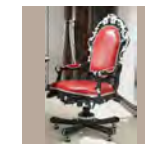

K531 - PAG. 14 -
UPHOLSTERED OVAL NIGHTSTAND
w 80 x d 50 x h 66 cm.

P431 - PAG. 35 -
JAPANESE ARMCHAIR
w 80 x d 60 x h 120 cm.

P113.01 - PAG. 36 -
SWIVEL CASTER ARMCHAIR,
HEIGHT ADJUST
w 78 x d 55 x h 135 cm.