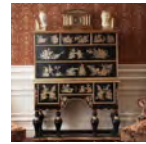

C174 - PAG. 40 -
SIDEBOARD REGENCY
w 172 x d 66 x h 93 cm.