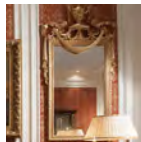

MARBELLA KITCHEN - PAG. 50 -  
NEW "FIREWORKS"  
LACQUERING FINISHING,  
SILVER INLAYING, "GRAPHIT"  
GRAIN TEXTURE VENEERING  
*Please refer to commercial dept.  
for price and feasibility.*

Q174 - PAG. 44 -  
INLAID MIRROR  
w 85 x d 80 x h 167 cm.