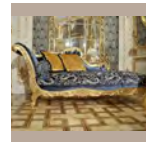

D432 - PAG. 43 -
REGENCY BENCH
WITH SHAPED ARMS
w 203 x d 88 x h 100 cm.